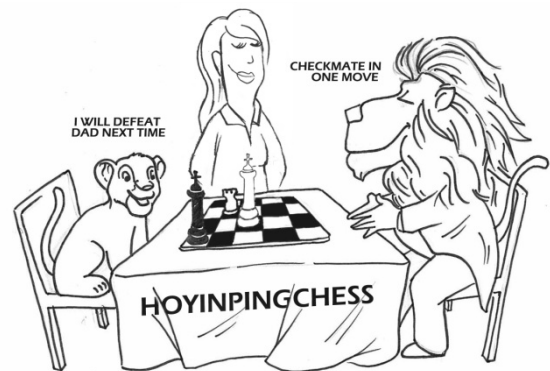

## Chess Easter Camp 11 - 13 April 2017

Class is conducted by Ms. HO Yin Ping, FIDE Chess Master and FIDE Chess Instructor. Students learn Power Strategy n Tactics. Beginners and advanced student can **Sign-Up NOW**.

**Fee:** \$900

**Equipment:** Chess set: \$80, Chess clock: \$100  
(all optional, only if you wish to buy one)

Chess can energize your brain. Boys and girls have LOADS and LOADS of FUN to CHECKMATE or to be CHECKMATED. Experience the Mental Adventure – WAR of the MINDS. Power of Brilliant Sacrifice, Deadly Mating Combinations, Skewer, Fork, enjoy Lightning Chess, Simultaneous Chess, Blindfold Chess, Transfer Chess.