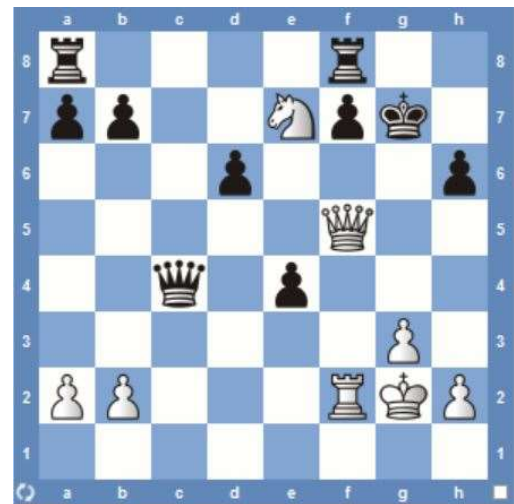

## Summer Chess Camp 7 - 11 August 2017

Class is conducted by Ms. HO Yin Ping, FIDE Chess Master and FIDE Chess Instructor. Students learn Power Strategy n Tactics. Beginners and advanced student can **Sign-Up NOW**.

**Location:** Chinese Room, 4/F, Bradbury School,  
43C Stubbs Road, HK

**Date:** August: 7, 8, 9, 10, 11

**Time:** 3:00 pm – 5:30 pm

**Class:** Subject to minimum of 15 students.

**Fee:** \$1500

**Equipment:** Chess set: \$80, Chess clock: \$150  
(all optional, only if you wish to buy one)

**White to play, mate in 3**  
**Magnus Carlsen Vs Judy Polar**  
**World Cup blindfold rapid 2007**

Chess can energize your brain. Boys and girls have LOADS and LOADS of FUN to CHECKMATE or to be CHECKMATED. Experience the Mental Adventure – WAR of the MINDS. Power of Brilliant Sacrifice, Deadly Mating Combinations, Skewer, Fork, enjoy Lightning Chess, Simultaneous Chess, Blindfold Chess, Transfer Chess.