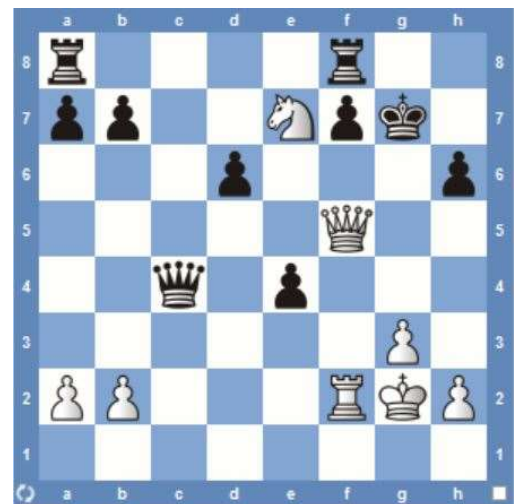

Summer Chess Camp 14 - 18 August 2017

Class is conducted by Ms. HO Yin Ping, FIDE Chess Master and FIDE Chess Instructor. Students learn Power Strategy n Tactics. Beginners and advanced student can **Sign-Up NOW**.

Fee: \$1500

Equipment: Chess set: \$80, Chess clock: \$150
(all optional, only if you wish to buy one)

White to play, mate in 3
Magnus Carlsen Vs Judy Polar
World Cup blindfold rapid 2007

Chess can energize your brain. Boys and girls have LOADS and LOADS of FUN to CHECKMATE or to be CHECKMATED. Experience the Mental Adventure – WAR of the MINDS. Power of Brilliant Sacrifice, Deadly Mating Combinations, Skewer, Fork, enjoy Lightning Chess, Simultaneous Chess, Blindfold Chess, Transfer Chess.