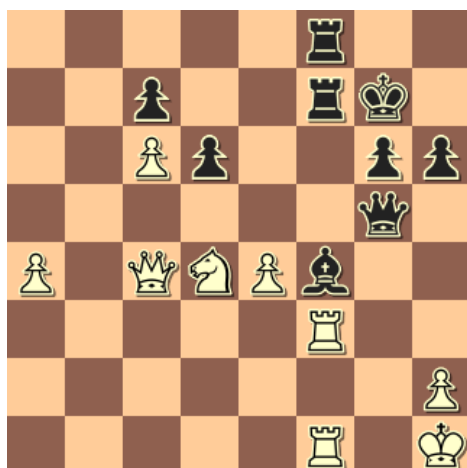

Website: www.hoyinpingchess.com

Find the Tactic.

White to play.

Position taken from:

Mikhail Tal vs. Bobby Fischer (1959)

Answer: Ne6!! Fork!!