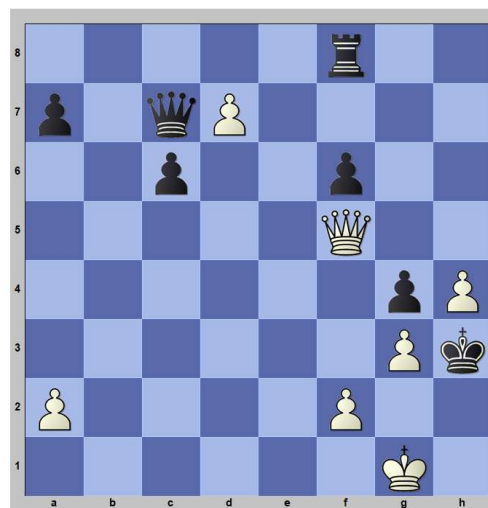

Bradbury Chess Lessons 2023-2024 Term 2 Thursday Class

HO Yin Ping – Introduction

She is a FIDE Chess Master and FIDE Chess Instructor. She represented Nov: Hong Kong in World Women Chess Championships (Asian Zone) and World Chess Olympiads from 1984 to 2005. In the past 25 years, she spent most of her time in developing junior chess in HK. She is also the Chief Organizer of HK Junior Championships, HK Inter-School Championship. In the past, she occasionally took young chess players to Children Chess Olympiad. Thousands of students at international primary schools benefitted her over 25 years of teaching experience. Most of her students played for school chess team, and several became junior champions in Hong Kong.

White moves, mate in 2
1. Qd3 any move for Black 2. Qf1#

Date: Thursday, 10 Sessions

Jan: 11, 18, 25

Feb: 1, 8, 22, 29

Mar: 7, 14, 21

Time: 2:50pm – 4:20pm

Location: Bradbury School

Suitability: Players of all levels