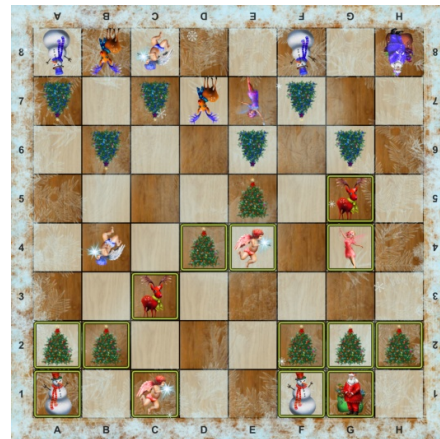

White moves, mate in 2
1. Qh3or Qh4+ Kg7 or Kg8 2. Qh7#

Payment:
By bank transfer – Please transfer to HSBC account “HOYINPINGCHESS”,
account no. account no. 801 571498 838
By FPS, account no. 92152682
Please send your bank transfer receipt by email to Ms. HO Yin Ping at
hoyinpingchess@gmail.com

Chess Teacher: Ms. HO Yin Ping,
F.I.D.E. Chess Master (FIDE = World Chess Federation)
Phone: 9215 2682
Email: hoyinpingchess@gmail.com
Website: www.hoyinpingchess.com