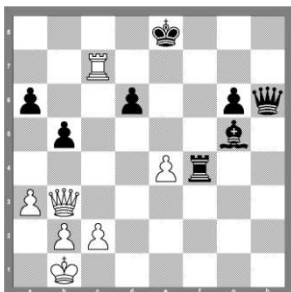

*White mates in 1
Qg8#*